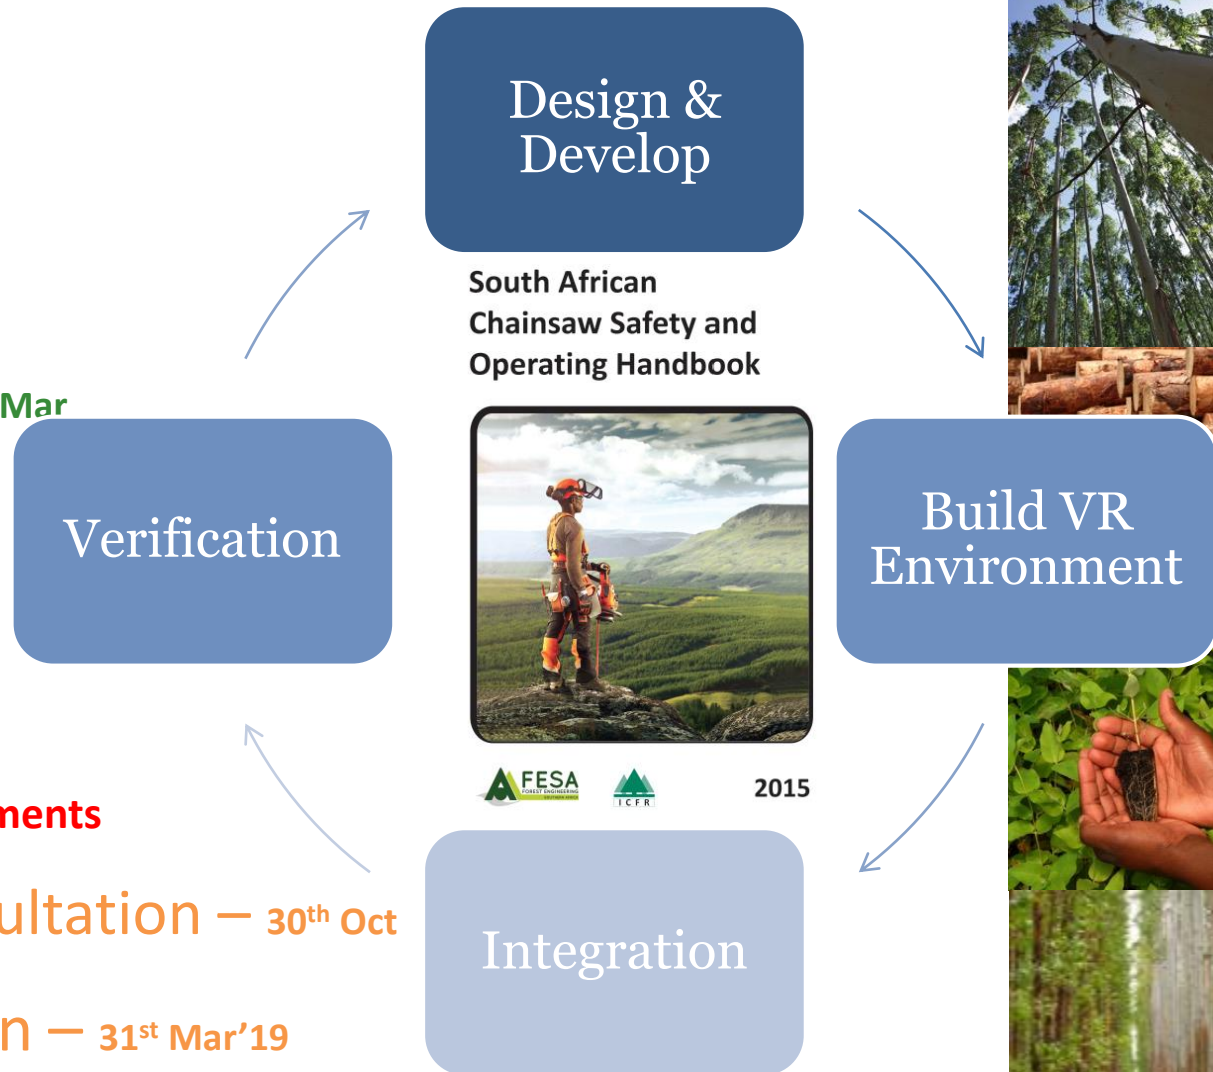

FSA virtual and augmented reality chainsaw training application

A Presentation made at the

Forestry Training Indaba

Pietermaritzburg, South Africa

09th October 2018

by:

Norman Dlamini

FORESTRY SOUTH AFRICA

Partners

Progress

- Speak Geek?
 - Appointed – 19 Jan 2018
- Sprints
 - Hardware assembly – 2nd Mar
 - Home scene – 02nd Mar
 - Felling – 28th May
 - Debranching – 23rd Mar
 - Cross-cutting – 21st Jun
 - Maintenance – 17th Aug
 - **Tools & cutting attachments**
- User groups consultation – 30th Oct
- Final modification – 31st Mar'19